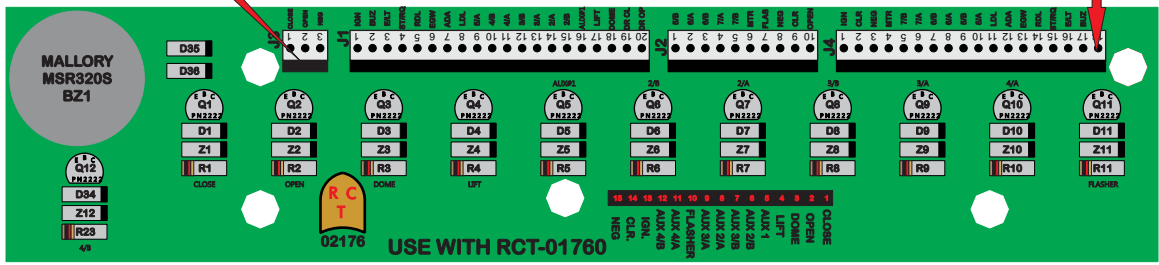

USE WITH RCT-01760