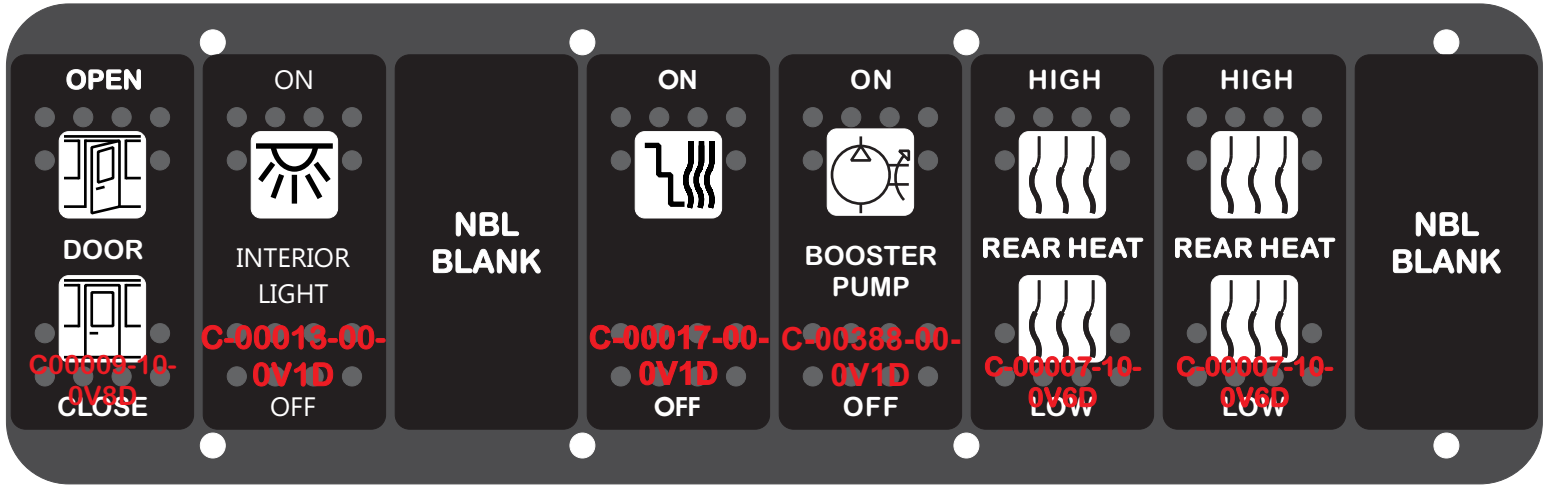

R. C. Tronics Incorporated

2573 East Kercher Road
Goshen, Indiana 46528
Toll Free 1-866-457-7790

Phone 1-574-642-3857
Fax 1-574-642-3858
<http://www.rctronics.com>

RCT-02122-0__57