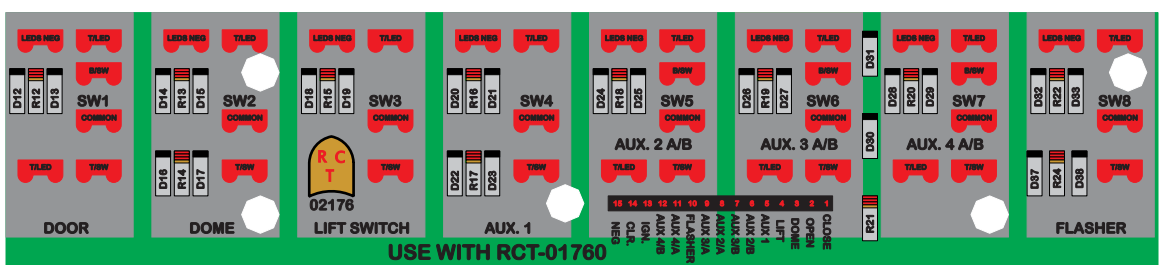

USE WITH RCT-01760