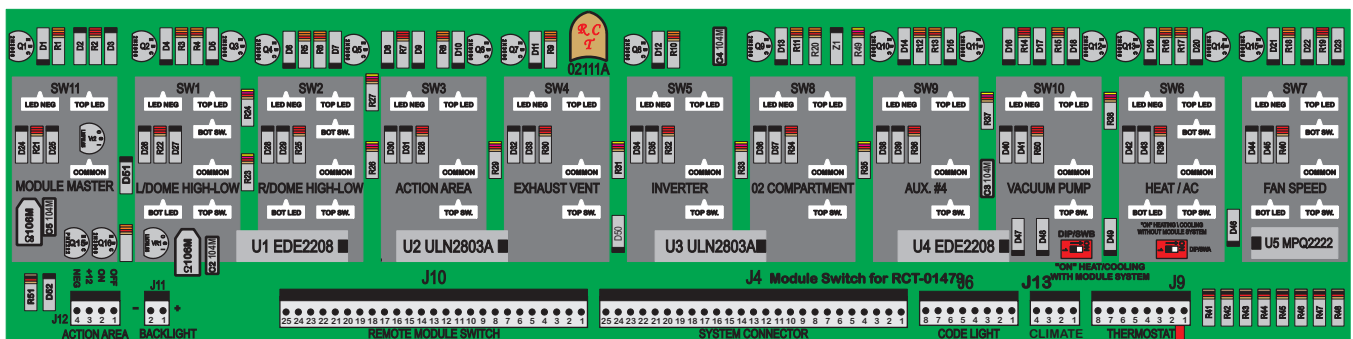

R. C. Tronics Incorporated

2573 East Kercher Road
Goshen, Indiana 46528
Toll Free 1-866-457-7790

Phone 1-574-642-3857
Fax 1-574-642-3858
<http://www.rctronics.com>

RCT-02241-0_06

Southeastern Specialty Vehicles

 ON MODULE MASTER C-00021-02-0V2D	 HIGH LEFT DOME C-00022-10-0V2D  LOW	 HIGH RIGHT DOME C-00023-10-0V2D  LOW	 ON ACTION AREA C-00353-00-0V2D	 ON EXHAUST FAN C-00354-00-0V2D	 ON INVERTER C-00355-00-0V2D	NBL BLANK	 ON FLUOR ESCENT C-00397-00-0V2D	 ON VACUUM C-00396-00-0V2D	NBL BLANK	 FAN HIGH  FAN MED.  FAN LOW C-00088-10-0V2D
--	--	---	--	--	---	------------------	---	---	------------------	--

FAC-02241-00001

- J9-8 Battery Negative
- J9-7 Battery Positive
- J9-6 Fan Speed High
- J9-5 AC & Fan Speed Low
- J9-4 Heat & Fan Speed Low
- J9-3 Fan Speed Medium
- J9-2 Not Used
- J9-1 Not Used