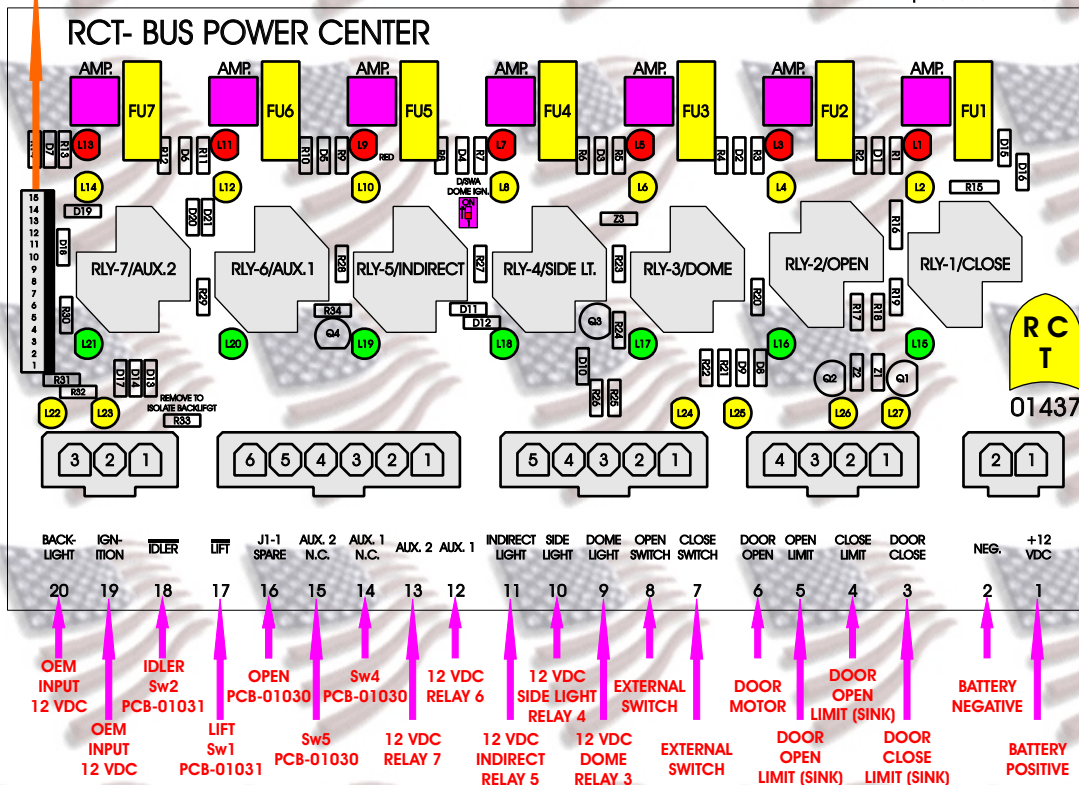

# R. C. Tronics, Incorporated

SPECIALIZING IN ELECTRONIC CONTROLS

Econo Line Series, Bus Power Center, RCT-01030, RCT-01031 and RCT-01437

- J2-01 Sw1 Lift Switch (slnk)
- J2-02 Sw2 Idler Switch (slnk)
- J2-03 Spare (open)
- J1-04 Sw3 Indirect (slnk)
- J1-05 Spare (open)
- J1-06 Battery Negative
- J1-07 Back-light, legend (source)
- J1-08 Ignition (source)

**R. C. Tronics Can Solve Your Electrical / Electronic Control Needs.**

2573 East Kercher Road Goshen, Indiana 46528 1-574-642-3857 Toll Free 1-866-457-7790

www.rctronics.com