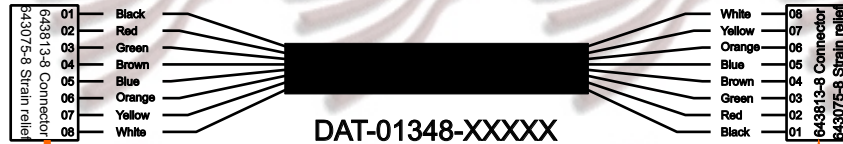

# R. C. Tronics, Incorporated

SPECIALIZING IN ELECTRONIC CONTROLS

Econo Line Series, Bus Power Center, RCT-01030, RCT-01031 and RCT-01437

- J2-01 Sw1 Lift Switch (slnk)
- J2-02 Sw2 Idler Switch (slnk)
- J2-03 Spare (open)
- J1-04 Sw3 Indirect (slnk)
- J1-05 Spare (open)
- J1-06 Battery Negative
- J1-07 Back-light, legend (source)
- J1-08 Ignition (source)