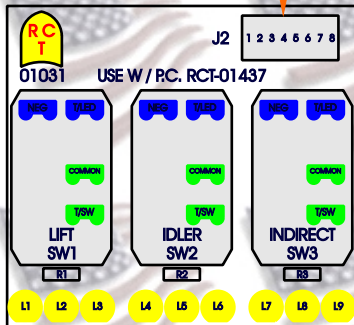

# R. C. Tronics, Incorporated

SPECIALIZING IN ELECTRONIC CONTROLS

Econo Line Series, Bus Power Center, RCT-01030, RCT-01031 and RCT-01437

- J2-01 Sw1 Lift Switch (slnk)
- J2-02 Sw2 Idler Switch (slnk)
- J2-03 Spare (open)
- J1-04 Sw3 Indirect (slnk)
- J1-05 Spare (open)
- J1-06 Battery Negative
- J1-07 Back-light, legend (source)
- J1-08 Ignition (source)

**R. C. Tronics Can Solve Your Electrical / Electronic Control Needs.**

2573 East Kercher Road Goshen, Indiana 46528 1-574-642-3857 Toll Free 1-866-457-7790

www.rctronics.com