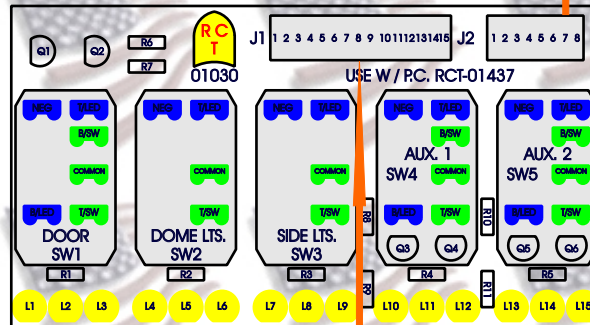

# R. C. Tronics, Incorporated

SPECIALIZING IN ELECTRONIC CONTROLS

Econo Line Series, Bus Power Center, RCT-01030, RCT-01031 and RCT-01437

- J2-01 Sw1 Lift Switch (slnk)
- J2-02 Sw2 Idler Switch (slnk)
- J2-03 Spare (open)
- J1-04 Sw3 Indirect (slnk)
- J1-05 Spare (open)
- J1-06 Battery Negative
- J1-07 Back-light, legend (source)
- J1-08 Ignition (source)

**R. C. Tronics Can Solve Your Electrical / Electronic Control Needs.**

2573 East Kercher Road Goshen, Indiana 46528 1-574-642-3857 Toll Free 1-866-457-7790

www.rctronics.com