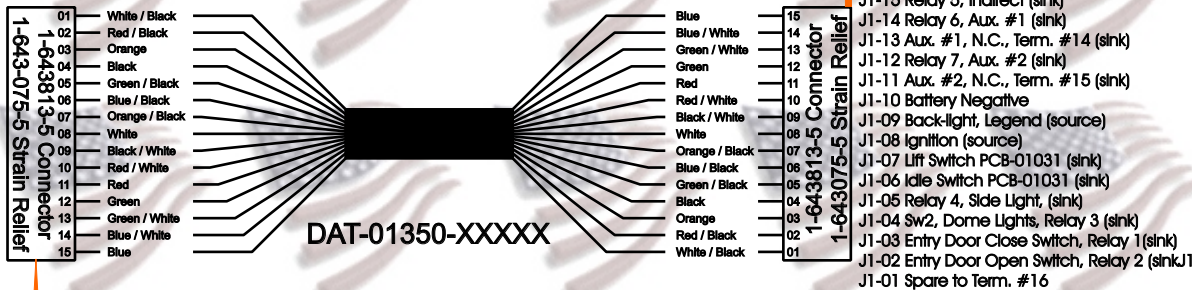

# R. C. Tronics, Incorporated

SPECIALIZING IN ELECTRONIC CONTROLS

Econo Line Series, Bus Power Center, RCT-01030, RCT-01031 and RCT-01437

- J2-01 Sw1 Lift Switch (slnk)
- J2-02 Sw2 Idler Switch (slnk)
- J2-03 Spare (open)
- J1-04 Sw3 Indirect (slnk)
- J1-05 Spare (open)
- J1-06 Battery Negative
- J1-07 Back-light, legend (source)
- J1-08 Ignition (source)